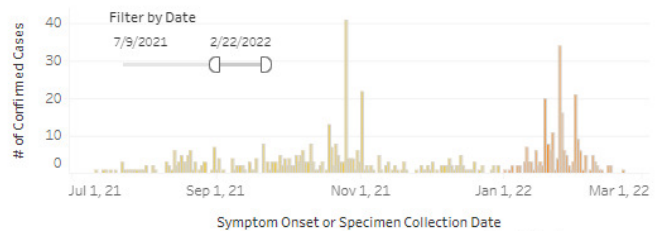

Wyoming COVID-19 Case Dashboard

Total Laboratory Confirmed Cases: 1,164
 Total New Lab Confirmed Cases Since Last Update: 5
 Total Laboratory Confirmed Active Cases: 3
 Total Laboratory Confirmed Cases Recovered: 1,146
 Total Laboratory Confirmed Cases in the Past 14 Days: 17
 Total Probable Cases: 374
 Total New Probable Cases Since Last Update: 1
 Total Probable Cases Recovered: 370
 Total Lab Confirmed and Probable Cases: 1,538
 Total Deaths: 18

COVID-19 Case Data by County

© 2022 Mapbox © OpenStreetMan
[Click here to view data by city](#)

Select to view data by county: Weston

This Dashboard was last updated: February 22, 2022 at 12:00

[Return to Navigation Page](#)

Lab Confirmed Cases by Symptom Onset or Specimen Collection Date

Average Number of Lab Confirmed Cases by Date of Report

Wyoming COVID-19 Case Dashboard

Total Laboratory Confirmed Cases: 121,779
 Total New Lab Confirmed Cases Since Last Update: 403
 Total Laboratory Confirmed Active Cases: 459
 Total Laboratory Confirmed Cases Recovered: 120,010
 Total Laboratory Confirmed Cases in the Past 14 Days: 2,605
 Total Probable Cases: 32,770
 Total New Probable Cases Since Last Update: 65
 Total Probable Cases Recovered: 32,282
 Total Lab Confirmed and Probable Cases: 154,549
 Total Deaths: 1,718