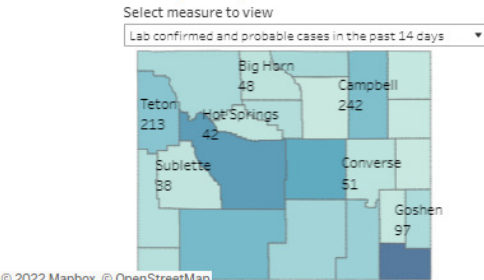

COVID-19 Case Data by County

© 2022 Mapbox © OpenStreetMan
[Click here to view data by city](#)

Select to view data by county: Weston

This Dashboard was last updated: February 22, 2022 at 12:00

[Return to Navigation Page](#)

Lab Confirmed Cases by Symptom Onset or Specimen Collection Date

Average Number of Lab Confirmed Cases by Date of Report

Wyoming COVID-19 Case Dashboard

Total Laboratory Confirmed Cases: 121,779
 Total New Lab Confirmed Cases Since Last Update: 403
 Total Laboratory Confirmed Active Cases: 459
 Total Laboratory Confirmed Cases Recovered: 120,010
 Total Laboratory Confirmed Cases in the Past 14 Days: 2,605
 Total Probable Cases: 32,770
 Total New Probable Cases Since Last Update: 65
 Total Probable Cases Recovered: 32,282
 Total Lab Confirmed and Probable Cases: 154,549
 Total Deaths: 1,718

COVID-19 Case Data by County

© 2022 Mapbox © OpenStreetMan
[Click here to view data by city](#)

Select to view data by county: (All)

This Dashboard was last updated: February 22, 2022 at 12:00

[Return to Navigation Page](#)