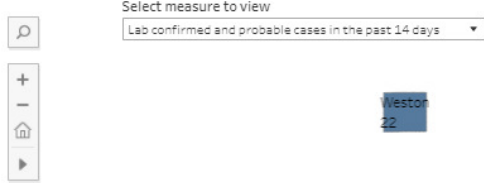

Wyoming COVID-19 Case Dashboard

Total Laboratory Confirmed Cases: 1,164
Total New Lab Confirmed Cases Since Last Update: 5
Total Laboratory Confirmed Active Cases: 3
Total Laboratory Confirmed Cases Recovered: 1,146
Total Laboratory Confirmed Cases in the Past 14 Days: 17
Total Probable Cases: 374
Total New Probable Cases Since Last Update: 1
Total Probable Cases Recovered: 370
Total Lab Confirmed and Probable Cases: 1,538
Total Deaths: 18

COVID-19 Case Data by County