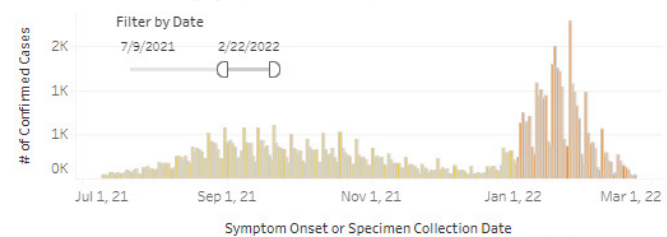

Lab Confirmed Cases by Symptom Onset or Specimen Collection Date