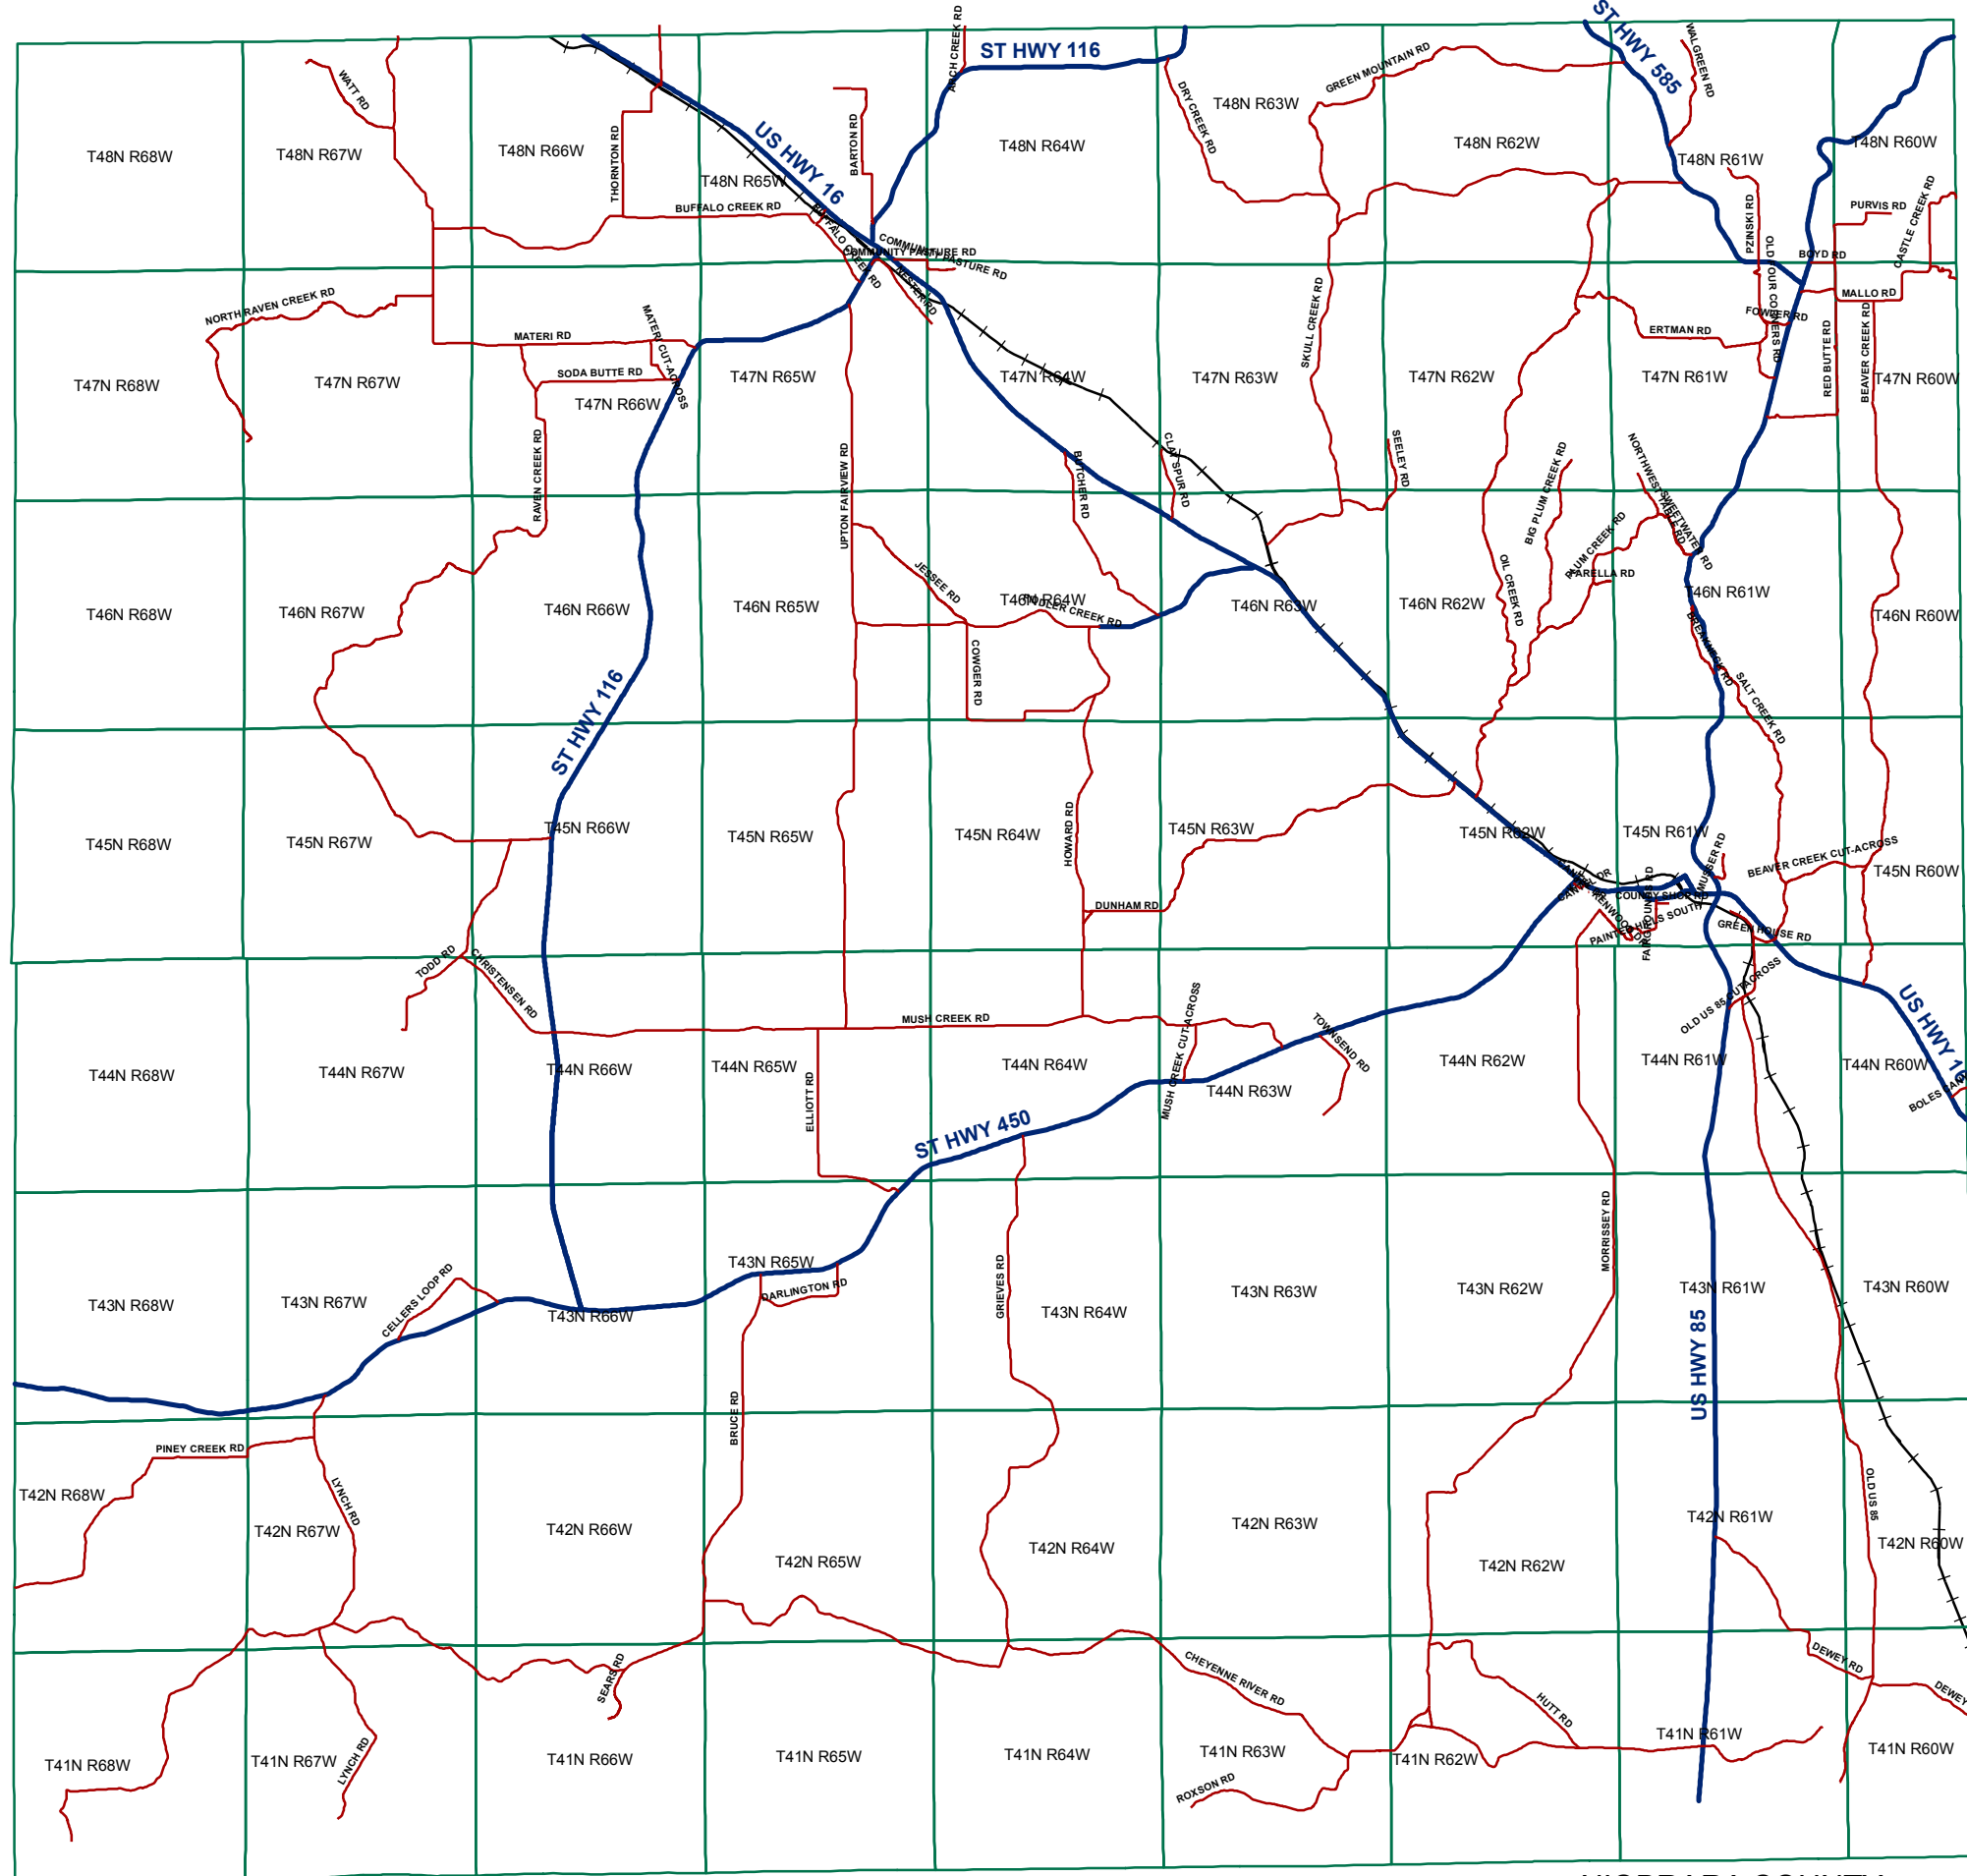

CROOK COUNTY

WESTON COUNTY WYOMING

CAMPBELL COUNTY

SOUTH DAKOTA

CONVERSE COUNTY

NIORRARA COUNTY

Maps from the Weston County Assessors Office are NOT survey quality. Any user accepts these maps as is and with all faults and should research the detail further in the County Clerks office.